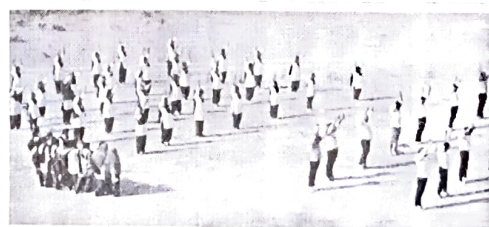

• E-mail ID : latepwc.lakhani@gmail.com •

Outward No.:

Date: _____

Activity : International Yoga Day
Date of Activity : 21/06/2018
Place : Late N. P. W. College, Campus
Objective : To create awareness about benefits of Yoga.

Report :-

The students and teachers of Late Nirdhanrao Patil Waghaye, College, lakhani; carried out International Yoga Day in College Campus. More than 50 person including students and teachers participated in the event. The efforts taken collectively by the participant's and learned about the Yoga and their benefits.