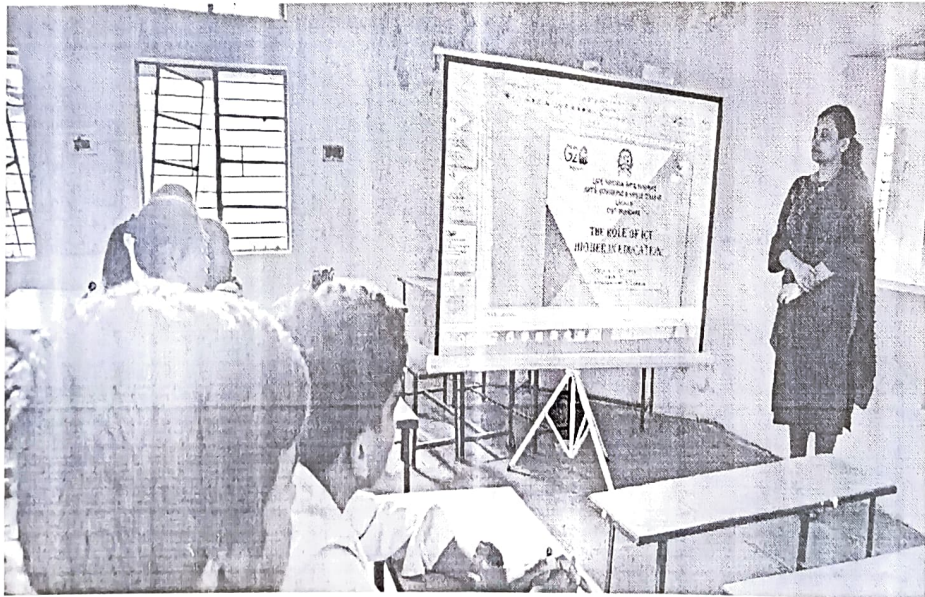

INSTITUTION BY LATE NIRDHAN PATIL WAGHAYE ARTS, COMMERCE & SCIENCE COLLEGE (WAGHAYE)

Late Nirdhan Patil Waghaye Arts, Commerce & Science College, Lakhani

Tah.Lakhani Distt.Bhandara

Affiliated to Rashtrasant Tukdoji Maharaj Nagpur University, Nagpur

• Degree/Post Graduate •

Off. -Principal
Dr. S.S. Shende
Mob No. 9764089548

• Website: <https://atenpwc.lakhani.com/> •

• E-mail ID : atenpwc.lakhani@gmail.com •

Outward No.:

Date: _____

Activity : "The role of ICT in Higher Education"

Participants : 85 Student and faculty staff members are present

Date of Activity : 23th Feb., 2023

Place : Late N.P.W. College Seminar Hall

Objective : Awareness about education & manufacturing.

Reports :

On 23 February 2023 a guest lecture on ICT was organized in Late N.P.W. College. The guest lecture on LCT in current scenario transforming with Prof. N.S. Gaidhani (Principal of ITI Lakhani). The lecture highlighted the transformative power of ICT in education health care & Manufacturing. It survey as a reminder of the need for continuous adaptation & innovation to harness the full potential of technology in these industries.

The program was conducted by Dr. S.S. Shende & Vote of thanks proposed by Dr. Devghare Sir.

Off. Principal
Late. N.P.W. College
Lakhani, Distt. Bhandara