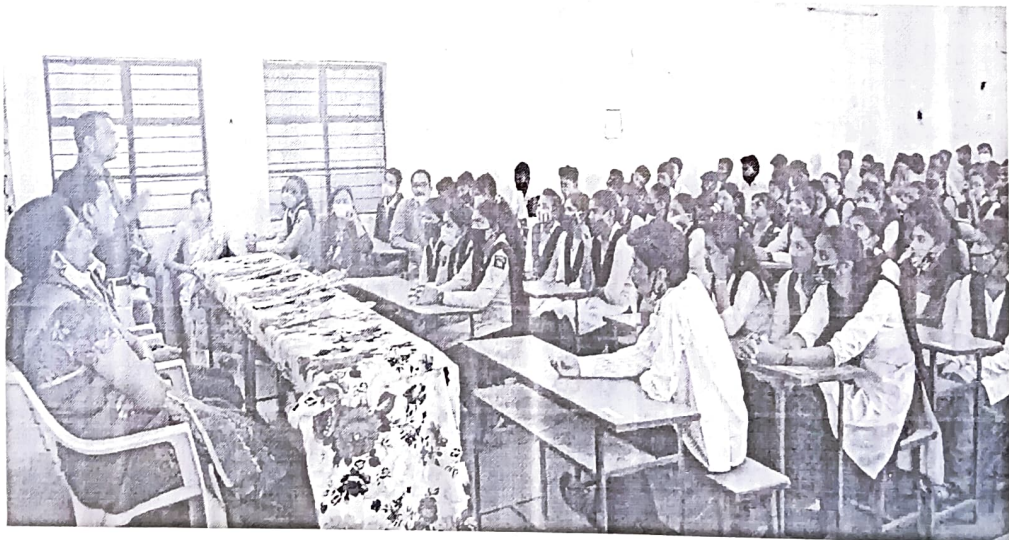

Run By Laxmi Shikshan Sanstha & Krda Mandal Kosalwada(Wagh)

Late Nirdhan Patil Waghaye Arts, Commerce & Science College, Lakhani

Tah.Lakhani Distt.Bhandara

Affiliated to Rashtrasant Tukdoji Maharaj Nagpur University, Nagpur

• Degree/Post Graduate •

Off. -Principal
Dr. S.S. Shende
Mob No. 9764089548

• Website: <https://latenpwclakhani.com/> •

• E-mail ID : latenpwclakhani@gmail.com •

Outward No.:

Date: _____

Activity : Interactive session on Prevention of Covid-19 Disease

Participants : 167 Students and teaching non-teaching staff of college.

Date of Activity : 28th Oct, 2021

Place : Late N.P.W. College Lakhani

Objective : To create awareness about corona virus and covid-19 disease.

Reports :

167 studentds and teaching non-teaching staff of college participated in the session doctors and Nurses of PHC lakhani were interact with student and gave instructions about prevention of covid-19. To avoid overcrowding the prgramme was organized in group system with limited number of student for infection control, hand cleaning, wearing of masks and cap the distance between person to person were taken.

The program was organized by Late N.P.W. College Lakhani and NSS Dept. and student development council and P.H.C. Lakhani.

Off. Principal
Late. N.P.W. College
Lakhani, Distt. Bhandara