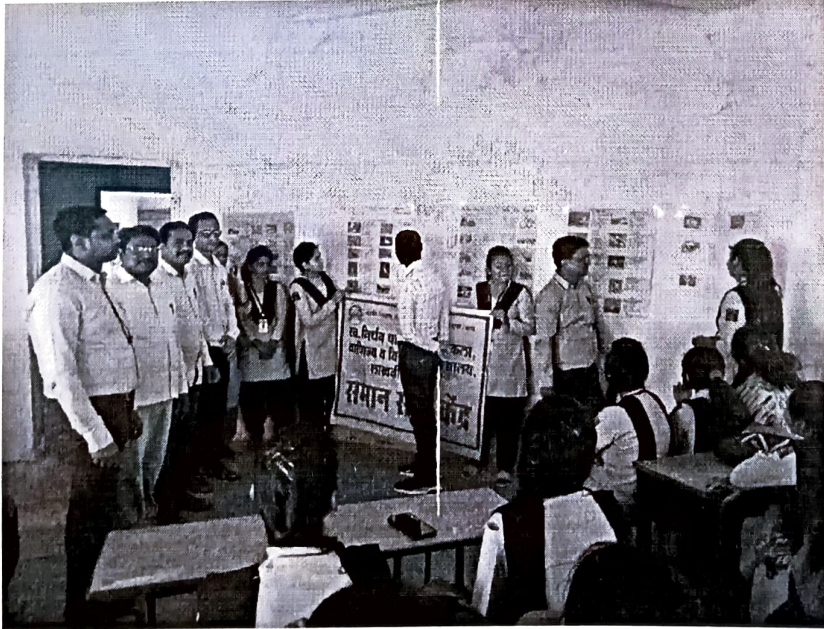

Student participate in poster presentation on dated 27 Nov. 2023, 74 students presents on different poster on diversity of butterflies, fishes, snakes and different insects.

The program was conducted by Dr. Geeta Tichkule Department of Zoology.