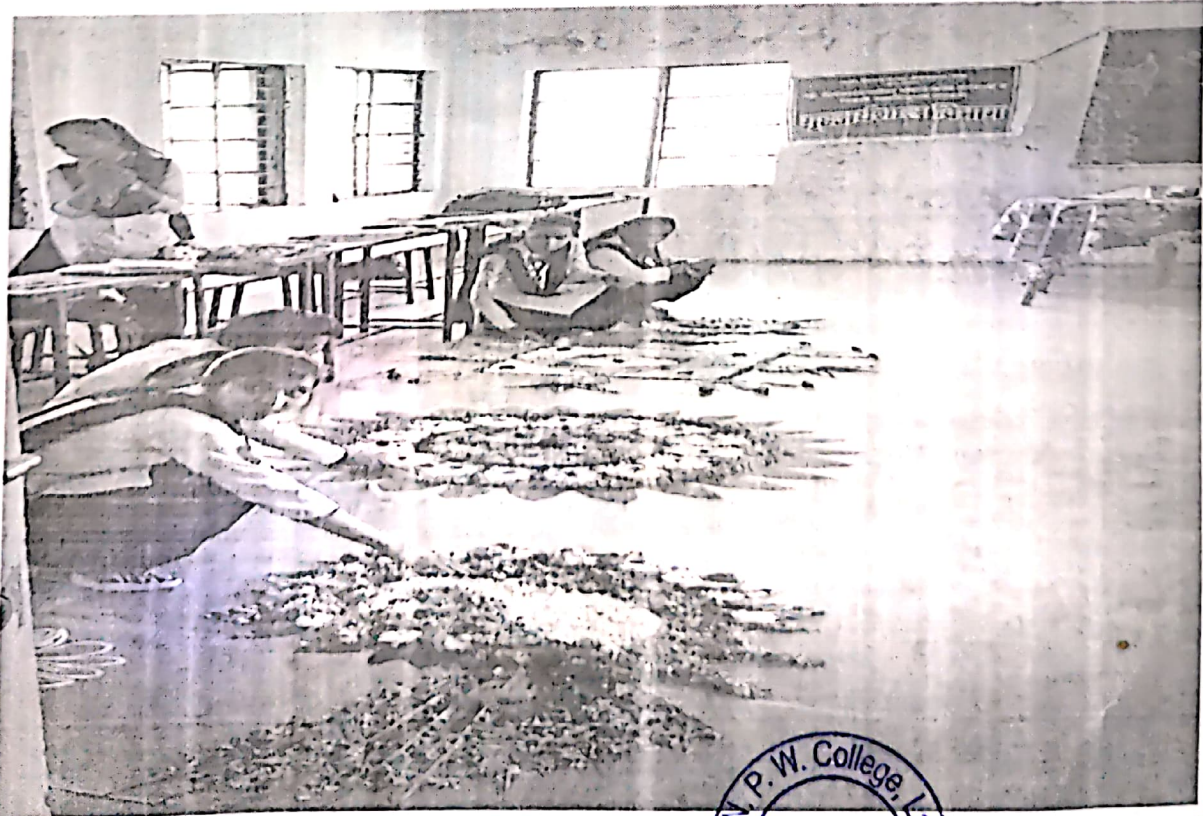

Report

In this session academic year 2018-19 our college no. Of 22 students participated in 'Rangoli' (Intercollege) competition organized by the culture activity dept. In this competition total 22 students have participant in the session. 22 girls presented a ' Rangoli ' (Intercollege) showing their best performance.

At that time, Examiner Sapate Madam, Principal of college Dr. Sudhakar S. Shende, Dept. Of culture Dr. C. S. Deoghare, Dept. Of Physical Edu. Director Dr. Sudhir G. Sahare, Dr. A. M. Khade, Prof. G. M. Kapse, Dr. M. S. Bhaisare, Prof. P. S. Tembhurne, Prof. U. P. Shahare and all staff were present in our college.