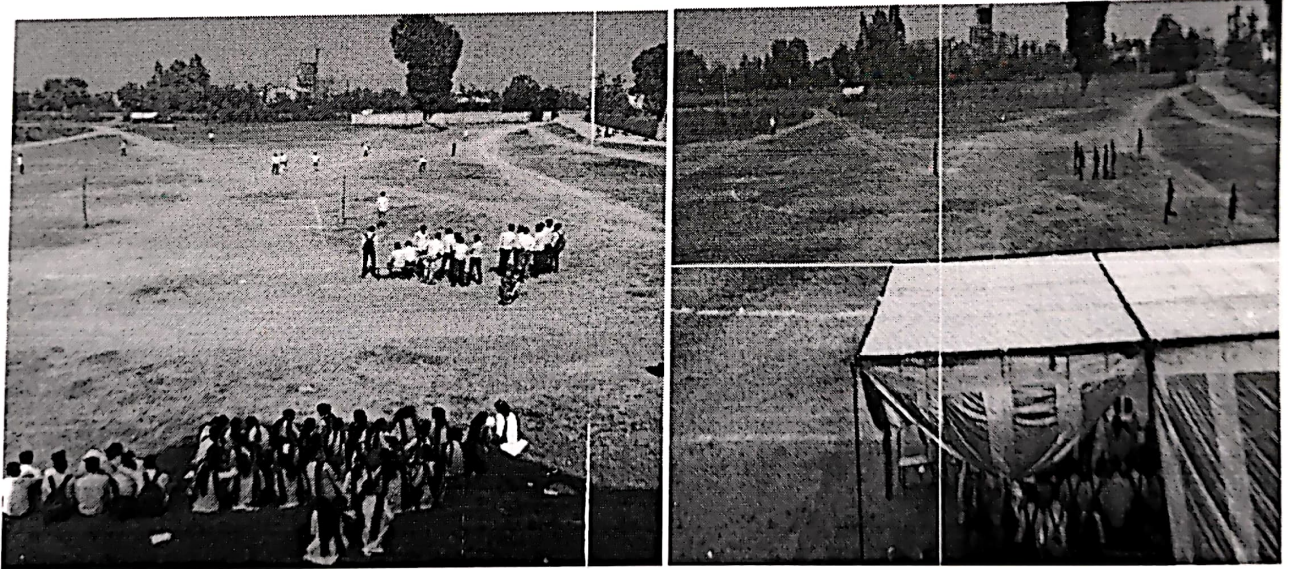

The students and teachers of Late N.P.W.College Lakhani carried out Intramural Interclass Cricket Competition in the campus. students and teachers are presented in the events. The effort taken collectively by the participants & learners about intellectual cricket and their benefits. Winning team got trophy and medals .